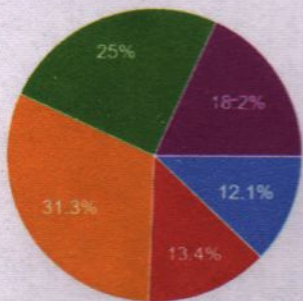

Campus is green and eco-friendly
380 responses

- Excellent
- Very Good
- Good
- Average
- Below Average

Cleanliness and Hygiene in canteen
380 responses

- Excellent
- Very Good
- Good
- Average
- Below Average