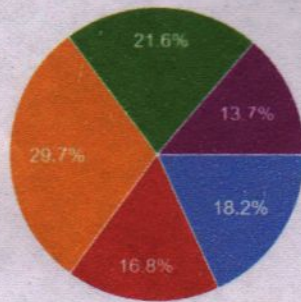

Campus is green and eco-friendly
380 responses

- Excellent
- Very Good
- Good
- Average
- Below Average

Cleanliness and Hygiene in canteen
380 responses

- Excellent
- Very Good
- Good
- Average
- Below Average

Medical facility in College

380 responses

- Excellent
- Very Good
- Good
- Average
- Below Average

Drinking Water Facility in College

380 responses

- Excellent
- Very Good
- Good
- Average
- Below Average

Classrooms are clean and well maintained