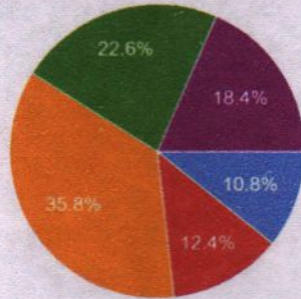

Campus is green and eco-friendly
380 responses

- Excellent
- Very Good
- Good
- Average
- Below Average

Cleanliness and Hygiene in canteen
380 responses

- Excellent
- Very Good
- Good
- Average
- Below Average

Medical facility in College

380 responses

- Excellent
- Very Good
- Good
- Average
- Below Average

Drinking Water Facility in College

380 responses

- Excellent
- Very Good
- Good
- Average
- Below Average

Classrooms are clean and well maintained