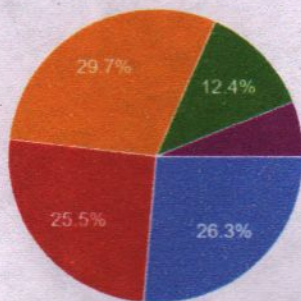

Classrooms are clean and well maintained

380 responses

- Excellent
- Very Good
- Good
- Average
- Below Average

Principal
D.G. Degree College
Sector-34, Gurugram