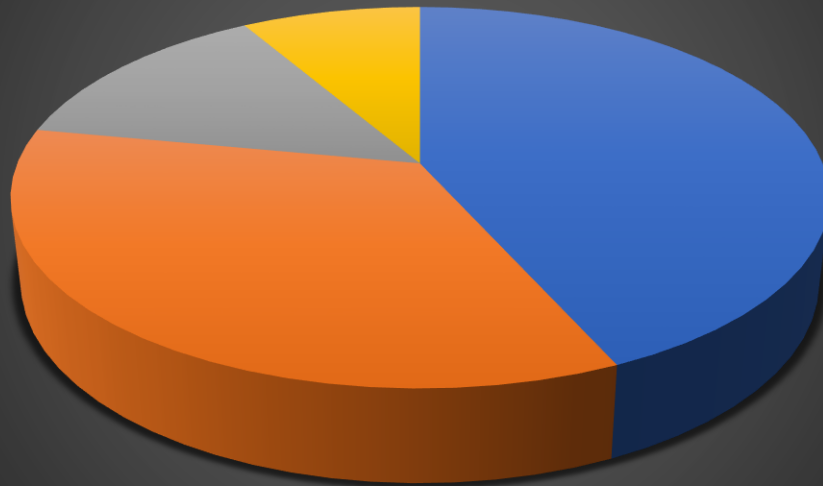

The internal evaluation process adopted by the teacher is fair and unbiased

■ Yes ■ No

Do the teacher help students in attaining career goals

■ Rarely ■ Most of the time ■ Always

How would you assess the quality of the study material made accessible by the teacher