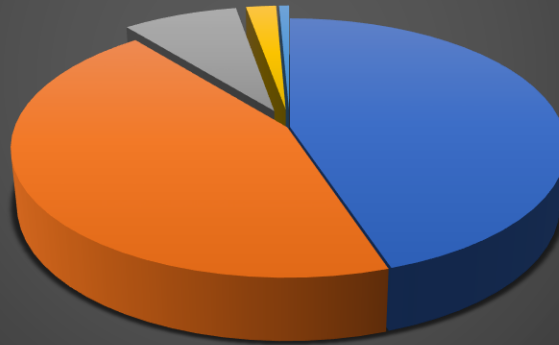

Teacher attitude towards your participation in extra curricular activities