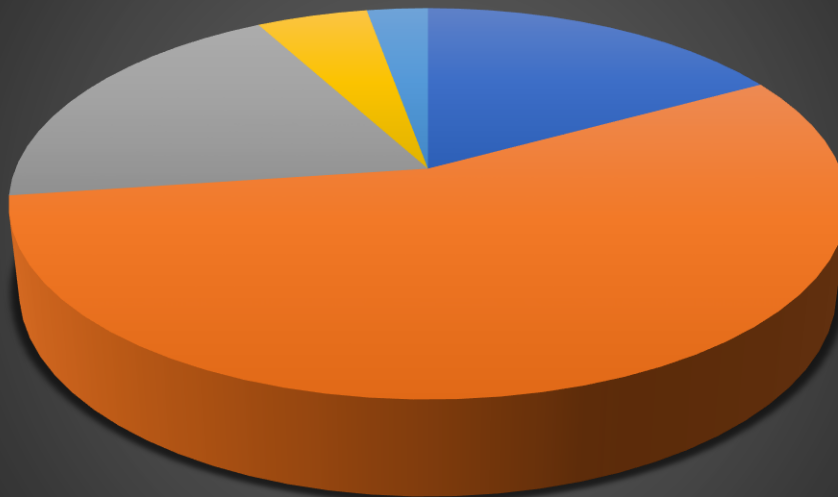

The over all quality of teaching learning process in your institution is very good

■ Strongly Agree ■ Agree ■ Neutral ■ Disagree ■ Strongly disagree